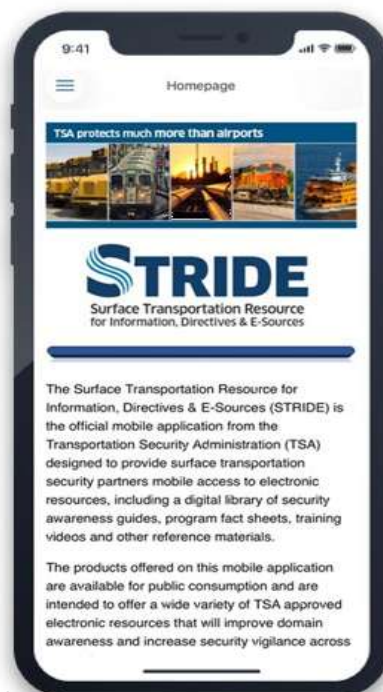

STRIDE

Surface Transportation Resource for Information, Directives & E-Sources

STRIDE: Your One-Stop Shop for Surface Security Awareness

The Transportation Security Administration’s STRIDE mobile application provides surface transportation stakeholders with instant access to essential security resources, directives, and materials—all in one place. STRIDE supports enhanced vigilance, readiness, and awareness, helping you stay informed and prepared to protect our nation’s surface transportation systems.

• **Instant Access: Browse a digital library of DHS-approved security resources.**

- Security Awareness Guides
- TSA Program Smart Sheets
- Training Videos
- Reference Materials
- Security Directives

• **User-Friendly Interface: Effortless navigation with intuitive menus and organized categories.**

- Direct links to relevant TSA programs
- Seamless access to critical security resources
- Modal specific counterterrorism guides
- Simple download and sharing options

For informational purposes and intended for all surface transportation stakeholders.