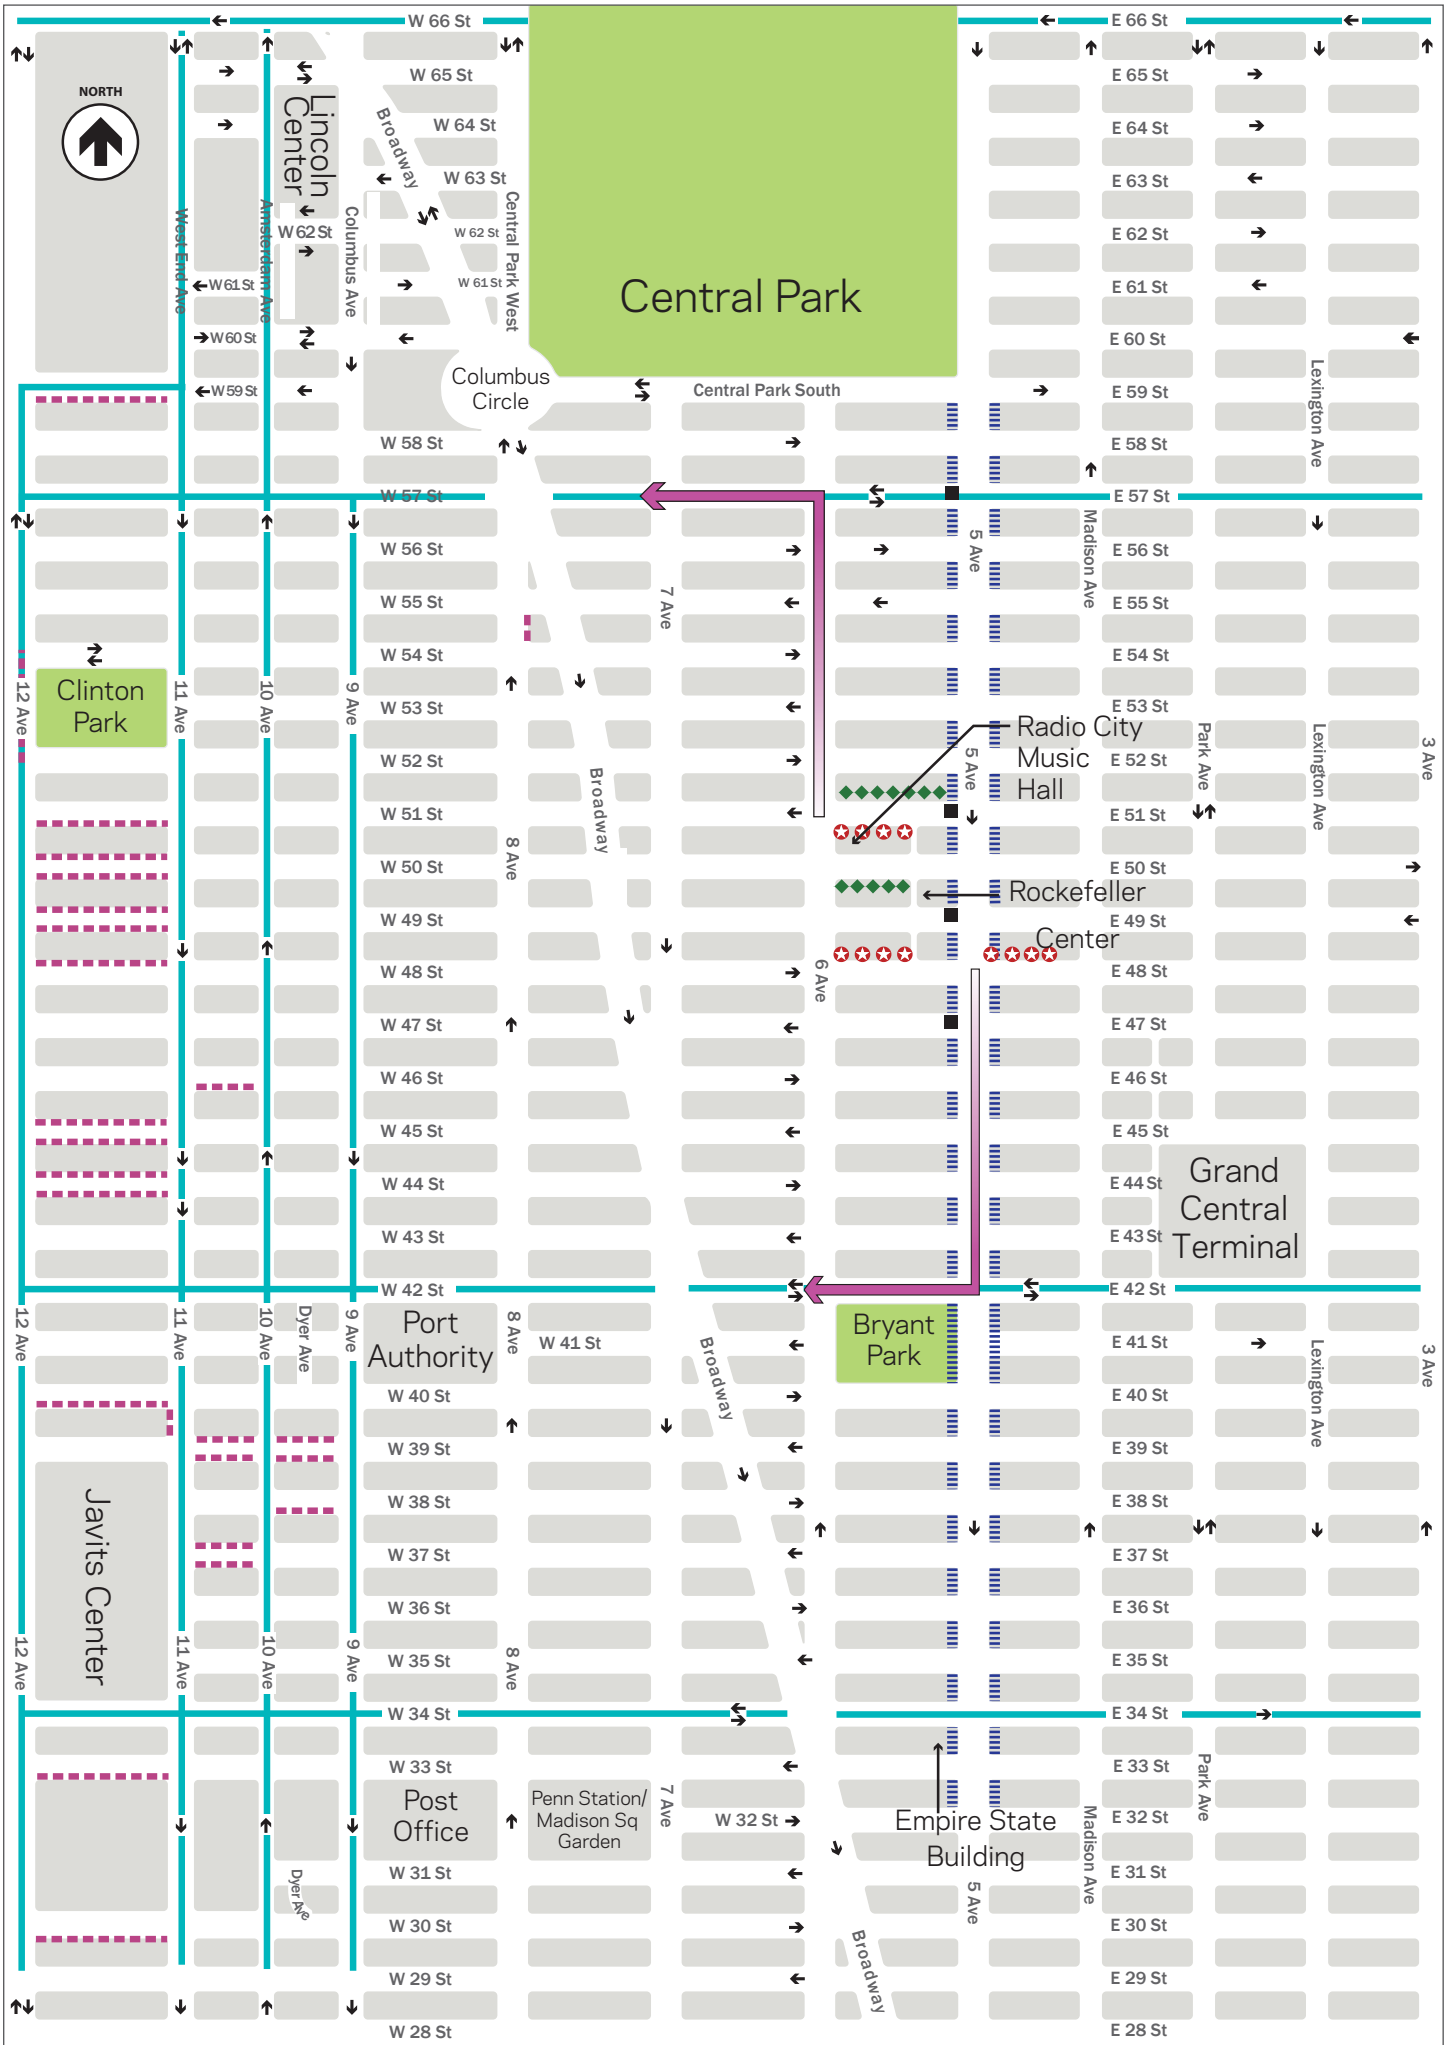

# Holiday Motorcoach Operator's Guide

Midtown Manhattan Traffic Regulations ■ Nov. 15, 2019 - Jan. 2, 2020

**Legend:**

- No Right Turns (Seasonal) ■
- Designated On-Street Layover Area - - - - -
- Routes To/From Layover Areas ———
- Suggested Charter Bus Drop-Off Locations ◆◆◆◆◆

Use 57 & 42 Sts to Layover Areas after Drop-Off

Drop-Off for Radio City Music Hall (15 minute limit) ☆☆☆

Drop-Off & Pick-Up Prohibited (Seasonal) |||||